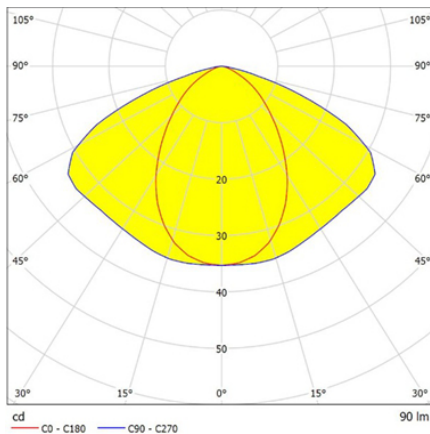

ARQUE

Dimensions (mm):

Photometric data:

Technical datasheet

Emergency Lighting

Ref. QVE-200L

UNE 60598-2-22
230V 50/60HZ

Emergency Lighting: ARQUE. Reference: QVE-200L, manufactured by Normalux. Lumens 200 lm. Autonomy (h) 1h. Operating mode: Non Maintained. Installation: Surface Mounting. Light source: Led. Battery of: Ni-Cd 3.6V/750mAh. IP: 65. IK: 09. Version: Standard. Color: White. Casing: Polycarbonate. Voltage: 230V 50/60Hz. Dimensions (mm): 97 x 97 x 67 mm. Manufactured according UNE 60598-2-22 regulations. Compatible with S-TE remote control.