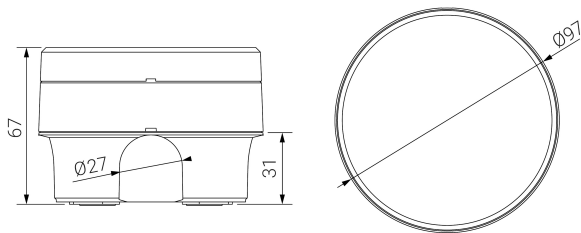

ARQUE

Dimensions (mm):

Photometric data:

Technical datasheet

Emergency Lighting

Ref. QVE-200L

UNE 60598-2-22
230V 50/60HZ

Emergency Lighting: ARQUE. Reference: QVE-200L, manufactured by Normalux. Lumens 200 lm. Autonomy (h) 1h. Operating mode: Non Maintained. Installation: Surface Mounting. Light source: Led. Battery of: Ni-Cd 3.6V/750mAh. IP: 65. IK: 09. Version: Standard. Color: White. Casing: Polycarbonate. Voltage: 230V 50/60Hz. Dimensions (mm): 97 x 97 x 67 mm. Manufactured according UNE 60598-2-22 regulations. Compatible with S-TE remote control.